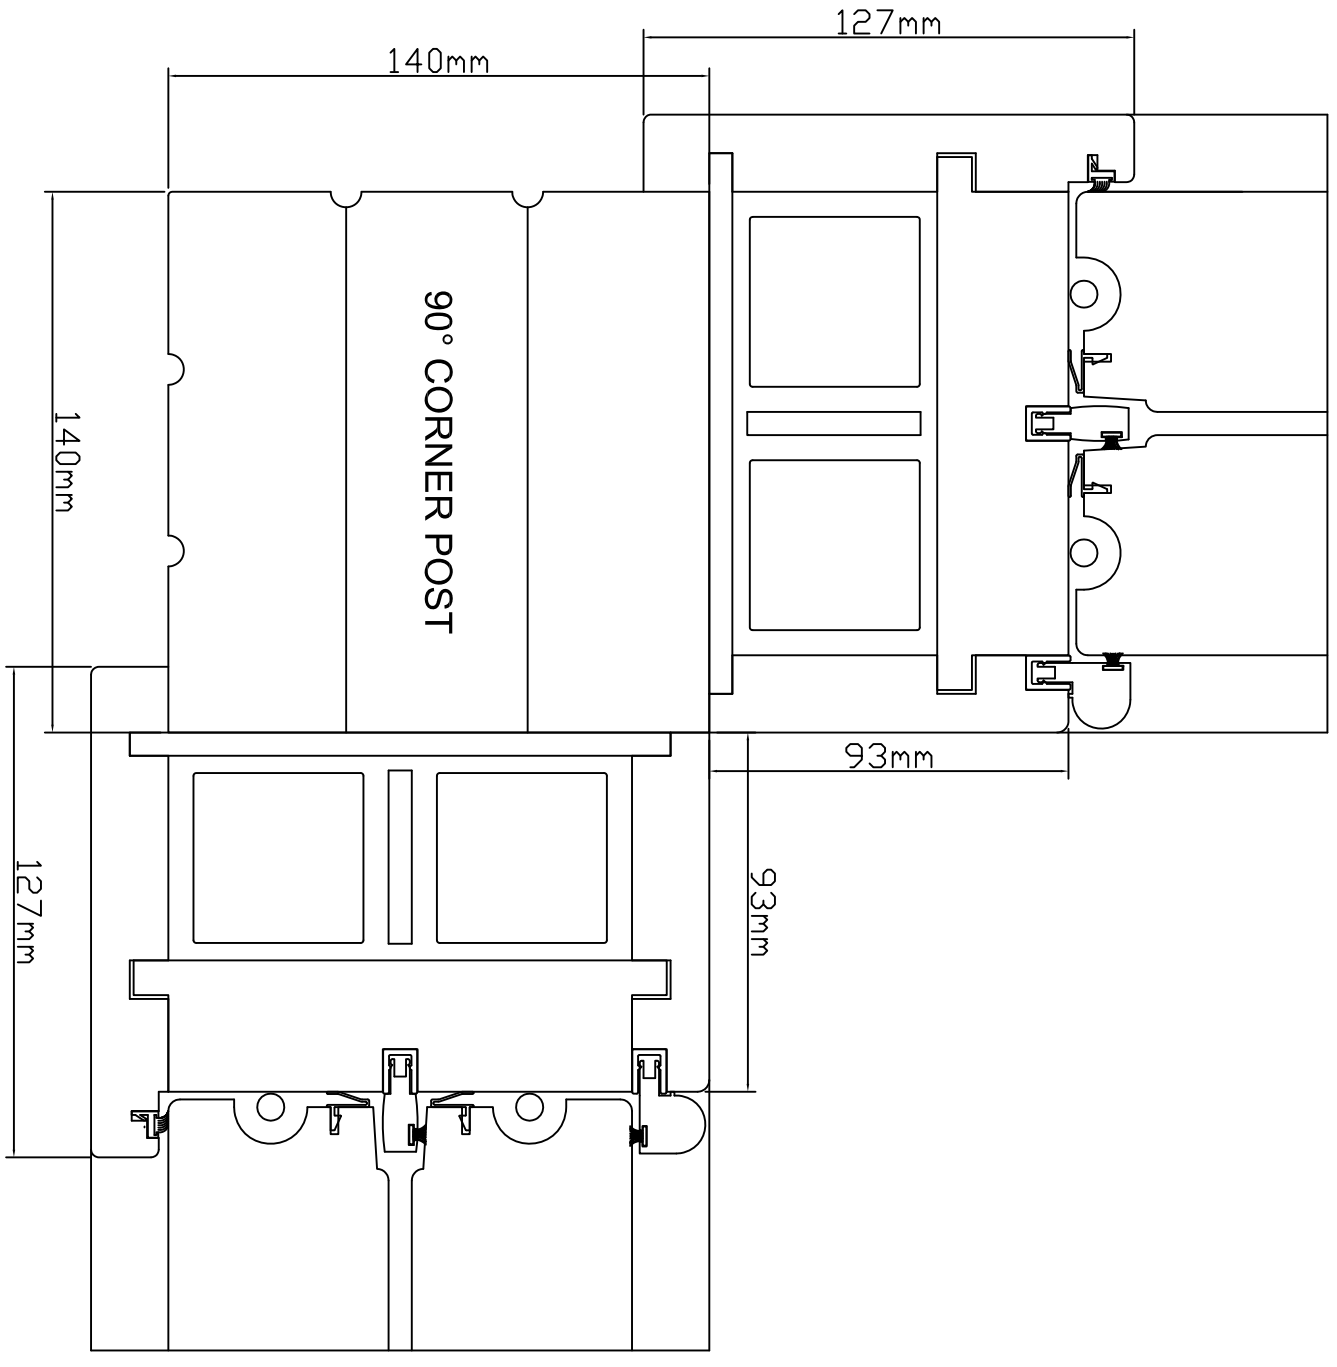

45° BAY POST CLASSIC BOX SASH

90° BAY POST CLASSIC BOX SASH